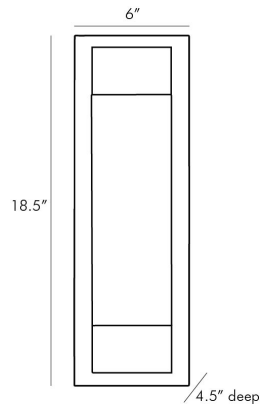

ARTERIOS

CHARLIE OUTDOOR SCONCE

49367
H: 18.5 IN, W: 6 IN, D: 4.5 IN
Aged Brass, Crystal
Contract Suitable As Is

Elevate an outdoor living area with this contemporary sconce. A light-weight crystal clear with a frosted backing is capped with natural iron finished in aged bronze and fashioned to an aged brass steel plate offering a slightly industrial and very modern visual to an exterior wall space. When in use the natural materials appear to glow thanks to the ultra-modern LED light. Pair with another for a more cohesive look. Approved

APPEARANCE

Material	Crystal, Steel
Finish	Bronze, Clear with Frosted Backing
Top Coat/Sealant	true

DIMENSIONS

Backplate	9.25 IN
	H: 18.5 IN, W: 6 IN, D: 4.5 IN

WIRING

Rating	Outdoor
Cert Note	Cannot be rewired for INTL use.
Cord	0.5 FT, Black, SVT
Socket	2, Integrated LED
Maximum Watt	8
Voltage	110-120 V

CERTIFICATIONS

Cerifications	Mexico United States, Canada
---------------	---------------------------------

COMPLIANCY

UL/ETL	Yes
RoHS	false

SHIPPING

Product Weight	14 LBS
Gross Weight 1	14.3 LBS
Shipping Box 1	H: 9 IN, L: 3 IN, W: 11 IN